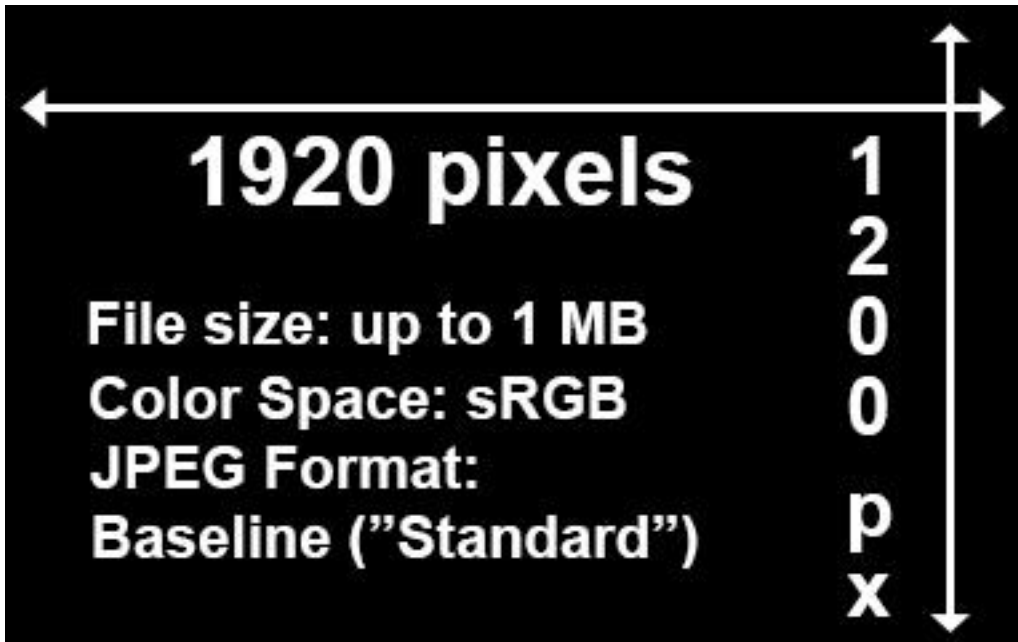

Digital Image Specifications for Optimum Projection

1. Image size: up to 1920 pixels wide or 1200 pixels high
2. File size – file may be no larger than 1mb.
3. Color Space – color space, (also known as color profile): sRGB
4. JPEG Format Options: Baseline ("Standard")

Image Naming Standard

Year_Month_Photographer's Name_Image Title_Category

Example: 2016_12_Joe Smith_At Peace_T

Category: T for theme images; O for open (non-theme) images