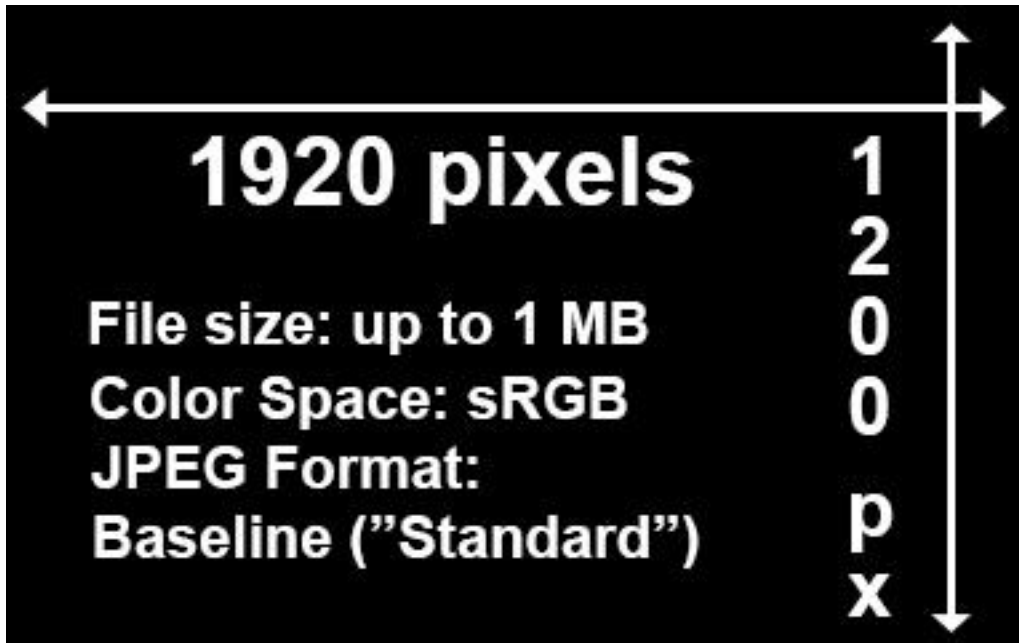

Digital Image Specifications for Optimum Projection

1. Image size: up to 1920 pixels high or 1200 pixels wide
2. File size – file may be no larger than 1mb.
3. Color Space – color space, (also known as color profile): sRGB
4. JPEG Format Options: Baseline ("Standard")

Image Naming Standard

Year_Month_Photographer's Name_Image Title_Category

Example: 2016_12_Joe Smith_At Peace_T

Category: T for theme images; O for open (non-theme) images